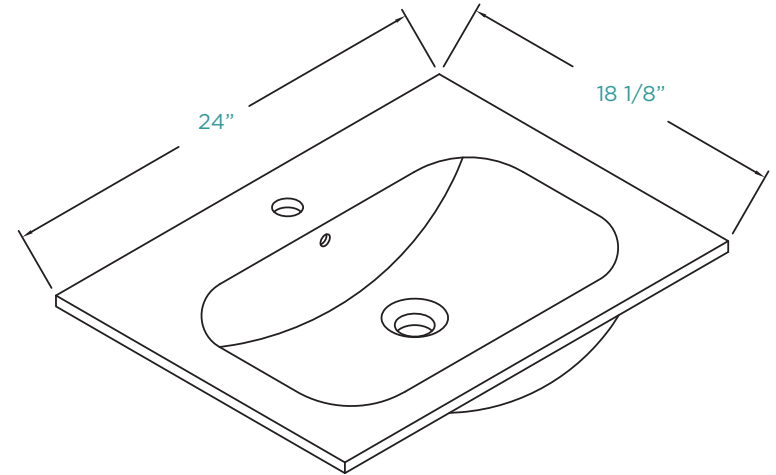

## GLASS

**24" x 18"**

*ATTENTION! Dimensions may vary by up to 3/8". It is highly recommended to pull all dimensions of actual model for installation and measuring purposes.*

**MODEL# VG2418W**