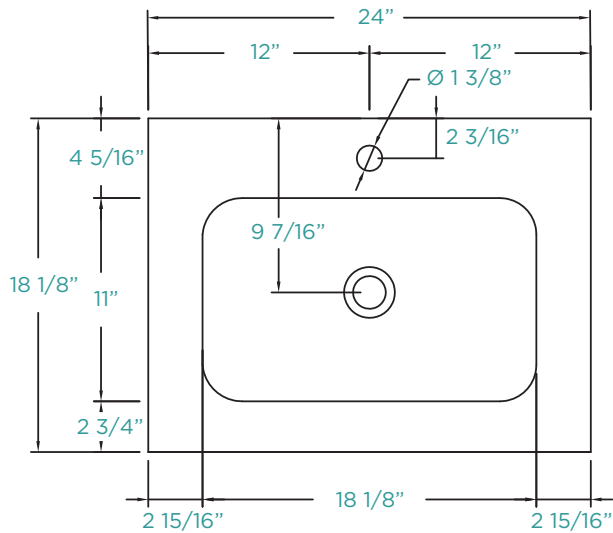

**SPECIFICATIONS / TECHNICAL DATA**

## GLASS

**24" x 18"**

*ATTENTION! Dimensions may vary by up to 3/8". It is highly recommended to pull all dimensions of actual model for installation and measuring purposes.*

**MODEL# VG2418W**