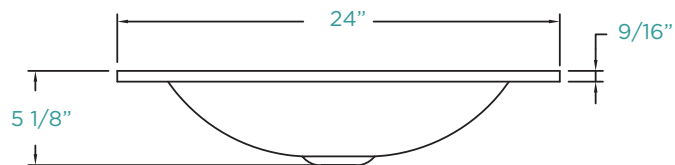

## GLASS

**24" x 18"**

*ATTENTION! Dimensions may vary by up to 3/8". It is highly recommended to pull all dimensions of actual model for installation and measuring purposes.*

**MODEL# VG2418W**