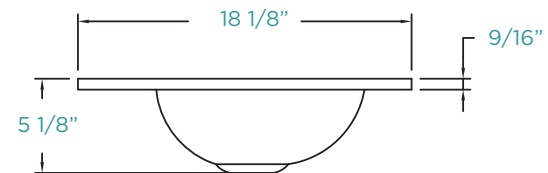

## GLASS

**24" x 18"**

*ATTENTION! Dimensions may vary by up to 3/8". It is highly recommended to pull all dimensions of actual model for installation and measuring purposes.*

**MODEL# VG2418W**